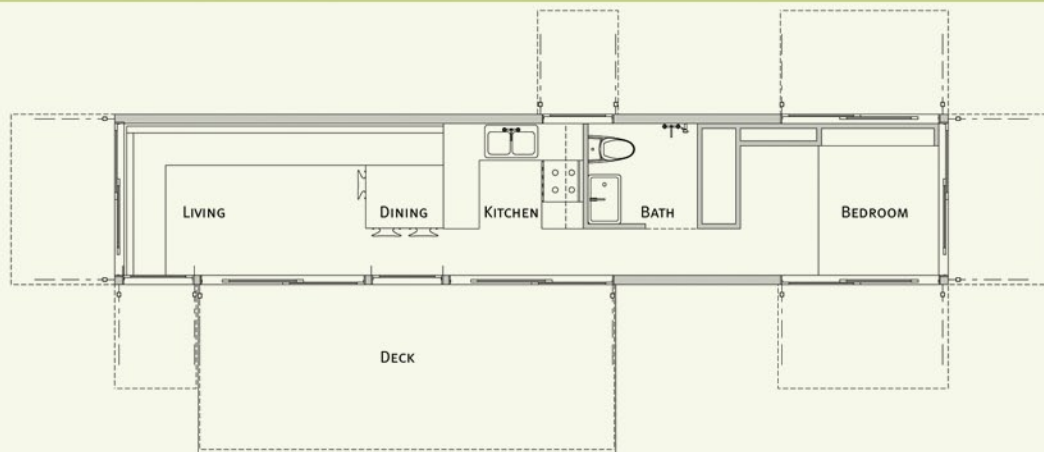

# pieceHomes®

pH: for a balanced home

pH: 320

green, modern + modular.  
standard or custom.

pH: 320

STATS	1 piece	covered deck
	320 sf	lock down shutters
	1 bed / 1 bath	

**pieceHomes®** davis studio Architecture + Design  
310.572.6055 info@piecehomes.com  
© 2009 Davis Studio Architecture + Design