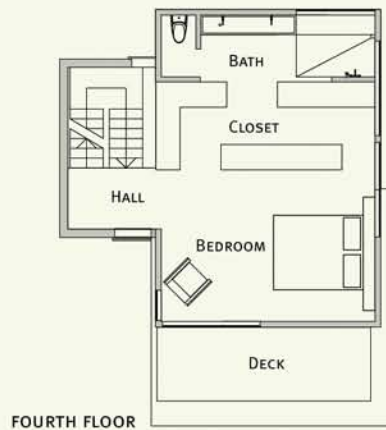

pieceHomes™

davis studio Architecture + Design
310.572.6055 info@piecehomes.com
© 2007 Davis Studio Architecture + Design

piecehomes.com