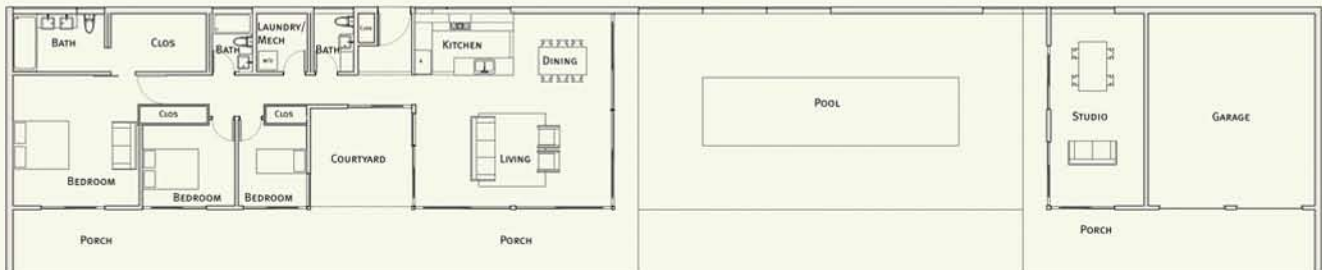

pieceHomes®

pH: for a balanced home

pH: wrap house

green, modern + modular.
standard or custom.

pH: flat wrap

STATS

6 pieces + 1 piece studio
1,765 sf + 324 sf studio
3 bed / 2.5 bath

covered porch
courtyard
green roof

solar panels
detached 2 car garage

pieceHomes®

davis studio Architecture + Design
310.572.6055 info@piecehomes.com
© 2008 Davis Studio Architecture + Design

piecehomes.com