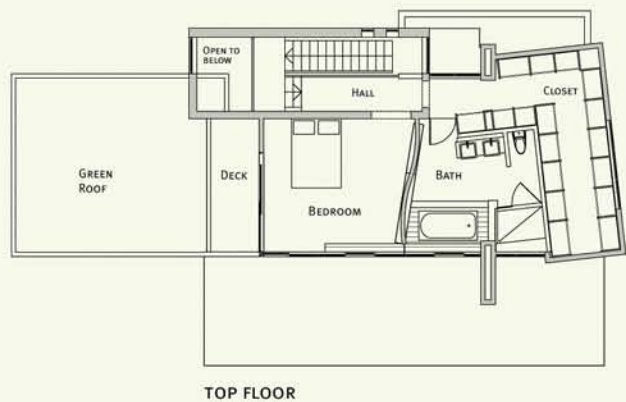

pieceHomes™

pH: for a balanced home

pH: rindge

green, modern + modular.
standard or custom.

pH: rindge

STATS	6 pieces	2 decks	2 car garage
	2,610 sf	green roof	
	3 bed / 3 bath	solar panels	

pieceHomes™

davis studio Architecture + Design
310.572.6055 info@piecehomes.com
© 2007 Davis Studio Architecture + Design