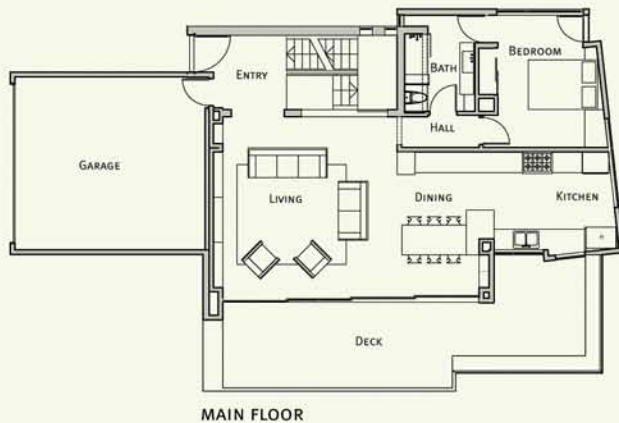

pieceHomes™

pH: for a balanced home

pH: rindge

green, modern + modular.
standard or custom.

pH: rindge

STATS	6 pieces	2 decks	2 car garage
	2,610 sf	green roof	
	3 bed / 3 bath	solar panels	

pieceHomes™

davis studio Architecture + Design
310.572.6055 info@piecehomes.com
© 2007 Davis Studio Architecture + Design