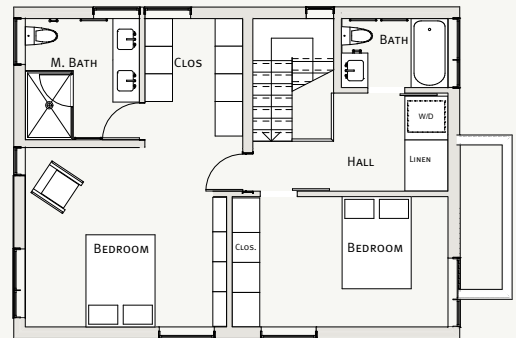

pH: cottage

green, modern + modular
standard or custom

pH: cottage

STATS

4 pieces
1,540 sf / unit
2 beds / 2 bath

study
mud room - option

photovoltaics - option
narrow lot suitable

FIRST FLOOR PLAN

SECOND FLOOR PLAN