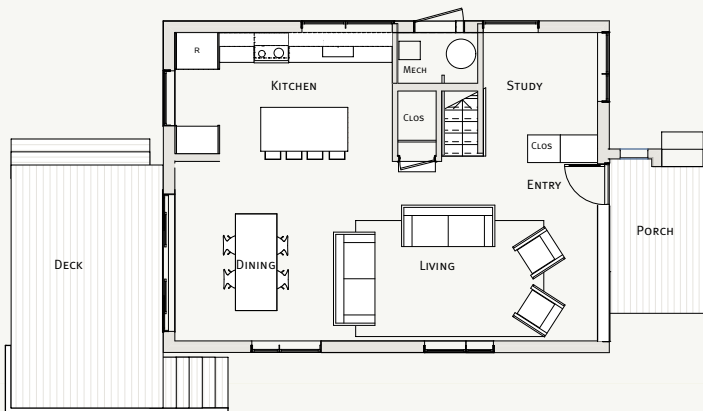

pH: cottage

green, modern + modular
standard or custom

pH: cottage

STATS

4 pieces
1,540 sf / unit
2 beds / 2 bath

study
mud room - option

photovoltaics - option
narrow lot suitable

FIRST FLOOR PLAN

SECOND FLOOR PLAN