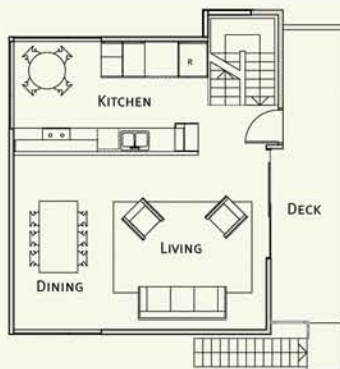

pieceHomes®

pH: for a balanced home

pH7: cube house
green, modern + modular.
standard or custom.

pH7: cube house

| | | |
|-------|-------------------|---|
| STATS | 5 pieces | 2 roof decks solar panels carport |
| | 1,900 sf | |
| | 3 bed / 2.75 bath | |

GROUND FLOOR

SECOND FLOOR

THIRD FLOOR

pieceHomes®

davis studio Architecture + Design
310.572.6055 info@piecehomes.com
© 2007 Davis Studio Architecture + Design

piecehomes.com