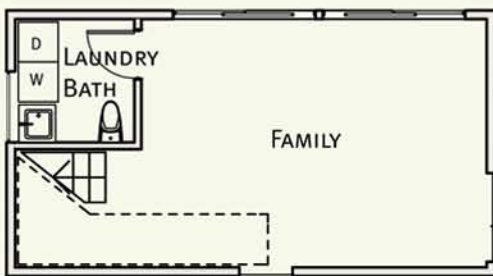

pieceHomes®

pH: for a balanced home

extraPieces™

eP: extension

green, modern + modular.
standard or custom home additions.

eP: extension

STATS	2 pieces 910 sf 1 bed / 1.5 bath	family room / laundry green roof solar panels
-------	--	---