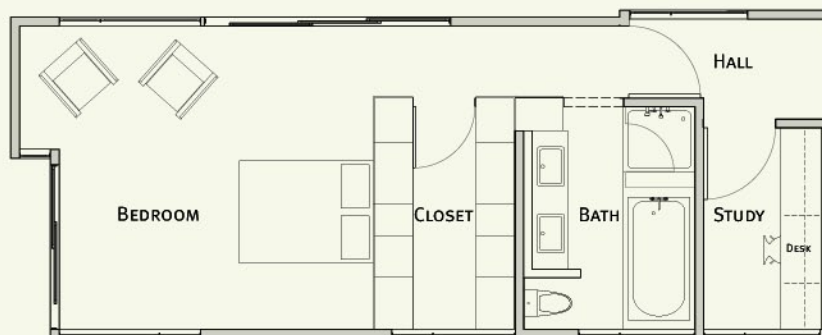

pieceHomes®

davis studio Architecture + Design
310.572.6055 info@piecehomes.com
© 2009 Davis Studio Architecture + Design

piecehomes.com