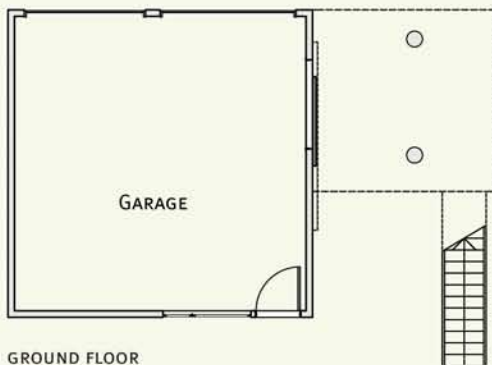

pieceHomes®

pH: for a balanced home

extraPieces™

eP: studio

green, modern + modular.
standard or custom home additions.

piecehomes.com

eP: studio

STATS	1 piece 475 sf living space / 1 bath	2 decks green roof solar panels	garage (site built)
-------	--	---------------------------------------	---------------------