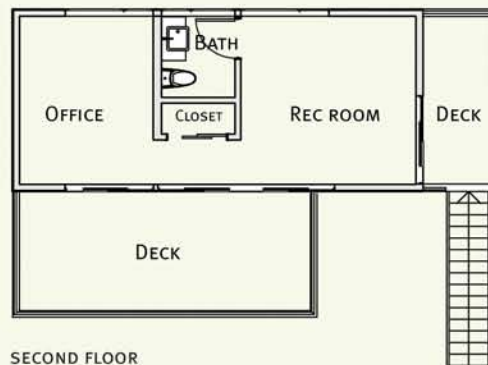

pieceHomes®

pH: for a balanced home

extraPieces™

eP: studio

green, modern + modular.
standard or custom home additions.

piecehomes.com

eP: studio

STATS	1 piece 475 sf living space / 1 bath	2 decks green roof solar panels	garage (site built)
-------	--	---------------------------------------	---------------------