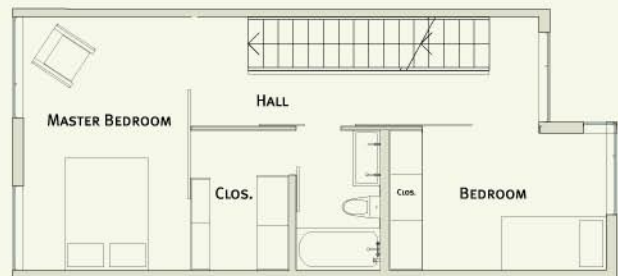

pieceHomes®

pH: for a balanced home

pH: townhouse 2

green, modern + modular.
standard or custom.

pH: townhouse 2

STATS	2 pieces	green roof solar panels
	1,030 sf	
	2 bed / 1 bath	

FIRST FLOOR

SECOND FLOOR