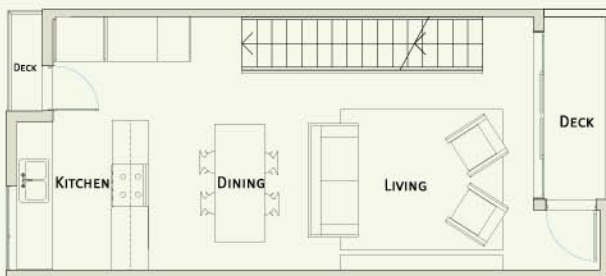

pieceHomes®

pH: for a balanced home

pH: townhouse 2

green, modern + modular.
standard or custom.

pH: townhouse 2

STATS	2 pieces	green roof solar panels
	1,030 sf	
	2 bed / 1 bath	

FIRST FLOOR

SECOND FLOOR