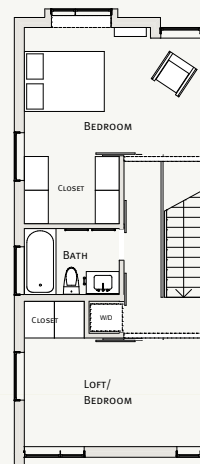

pH: tall

green, modern + modular
standard or custom

pH: tall

STATS

2 pieces
1,109 sf / unit
2 beds / 1 or 2 bath

loft style
open plan

photovoltaics - option
narrow lot suitable

FIRST FLOOR PLAN

SECOND FLOOR PLAN