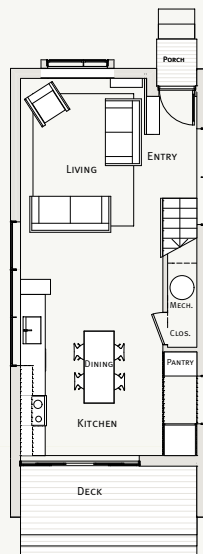

pH: tall

green, modern + modular
standard or custom

pH: tall

STATS

2 pieces
1,109 sf / unit
2 beds / 1 or 2 bath

loft style
open plan

photovoltaics - option
narrow lot suitable

FIRST FLOOR PLAN

SECOND FLOOR PLAN